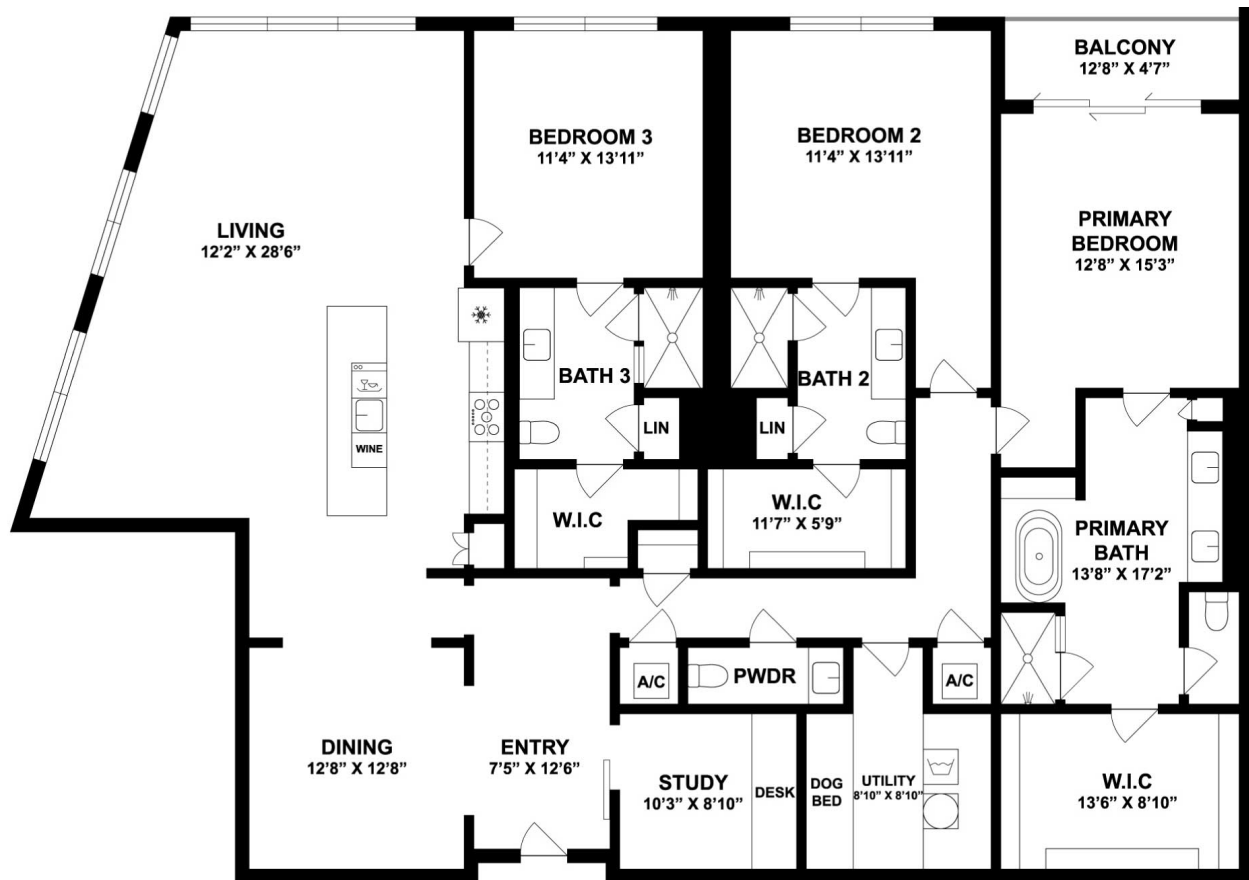

C3

3 BED / 3.5 BATH / STUDY

2602-2626

SQ. FT.

 BARTON SPRINGS	1155 Barton Springs Rd Austin, TX 78704
	www.1155bartonsprings.com

Floor plans are artist's rendering. All dimensions are approximate. Actual product and specifications may vary in dimension or detail. Not all features are available in every apartment. Prices and availability are subject to change. Please see a representative for details.