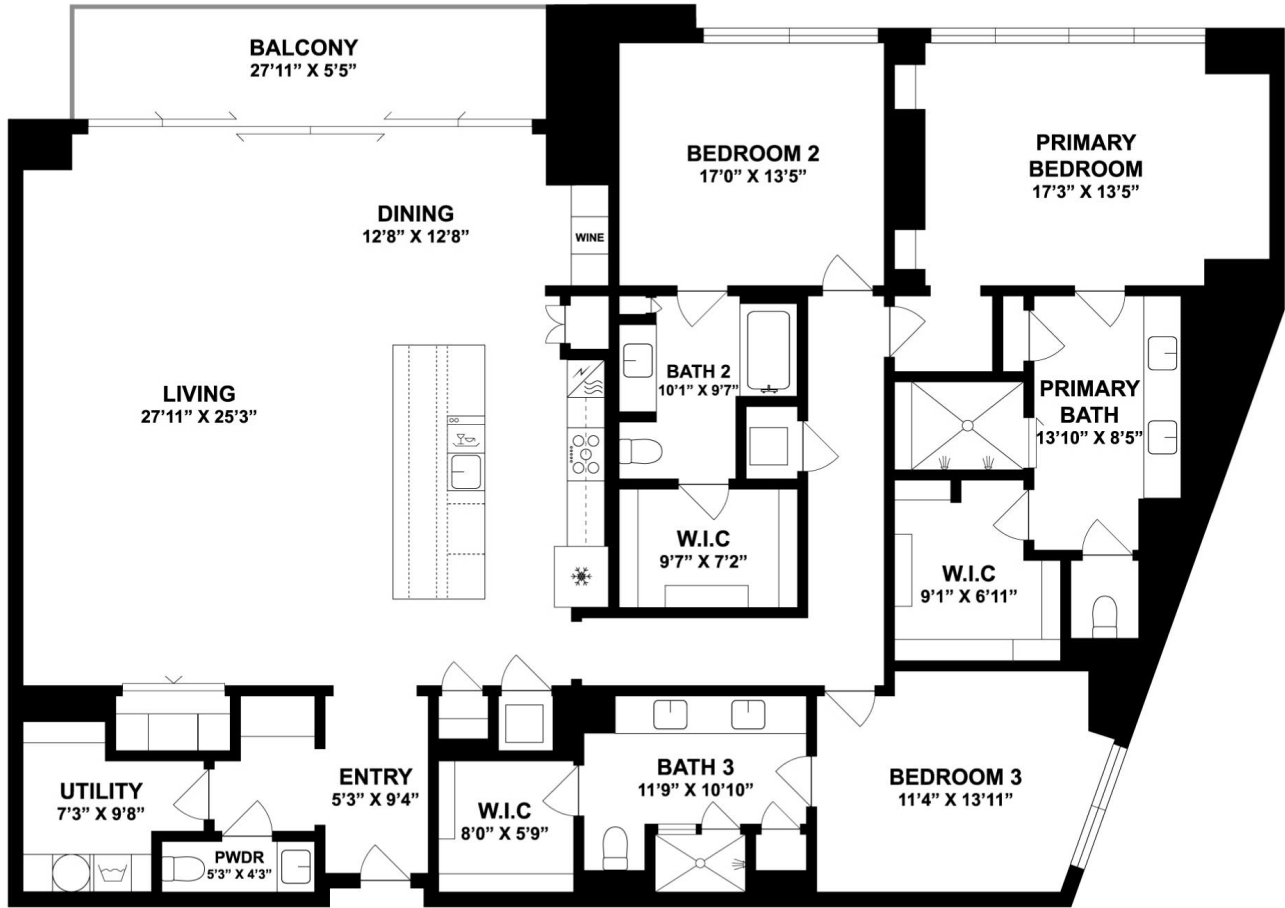

C1

3 BED / 3.5 BATH

2617

SQ. FT.

BARTON SPRINGS

1155 Barton Springs Rd | Austin, TX 78704

www.1155bartonsprings.com

Floor plans are artist's rendering. All dimensions are approximate. Actual product and specifications may vary in dimension or detail. Not all features are available in every apartment. Prices and availability are subject to change. Please see a representative for details.