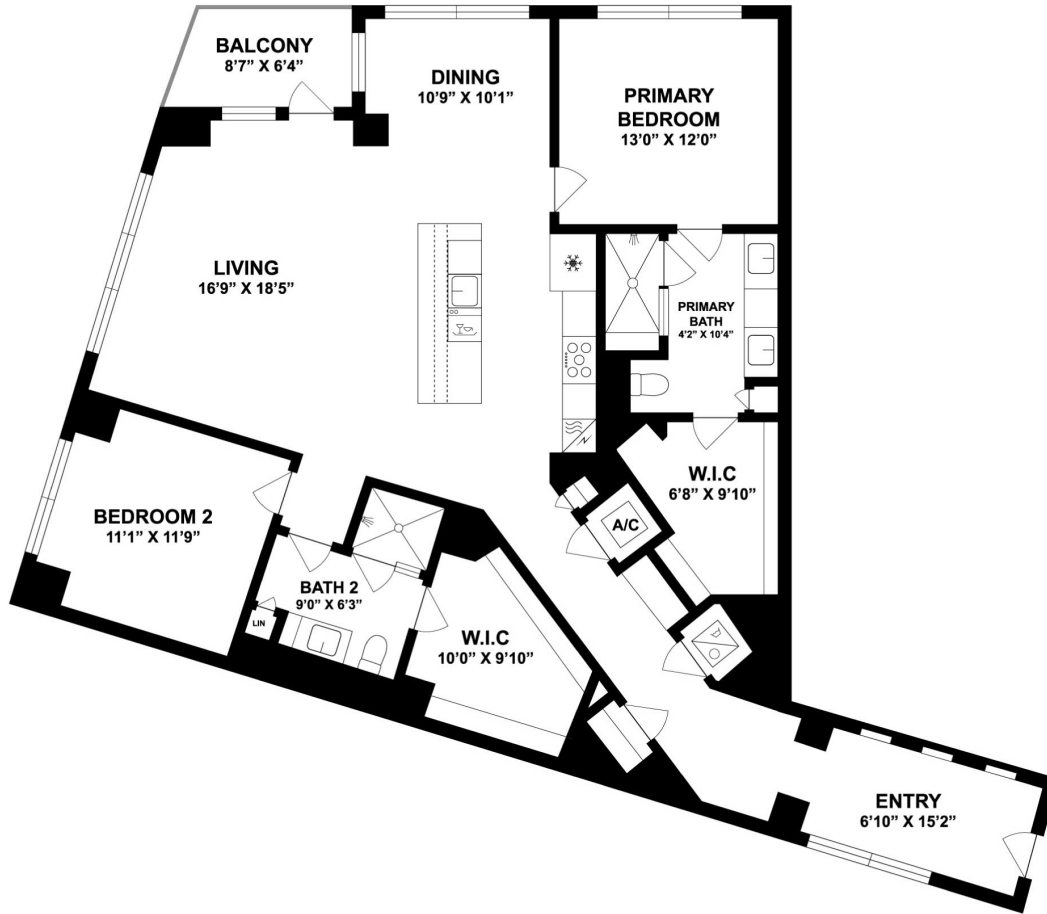

B4

2 BED / 2 BATH

1501
SQ. FT.

BARTON SPRINGS

1155 Barton Springs Rd | Austin, TX 78704

www.1155bartonsprings.com

Floor plans are artist's rendering. All dimensions are approximate. Actual product and specifications may vary in dimension or detail. Not all features are available in every apartment. Prices and availability are subject to change. Please see a representative for details.