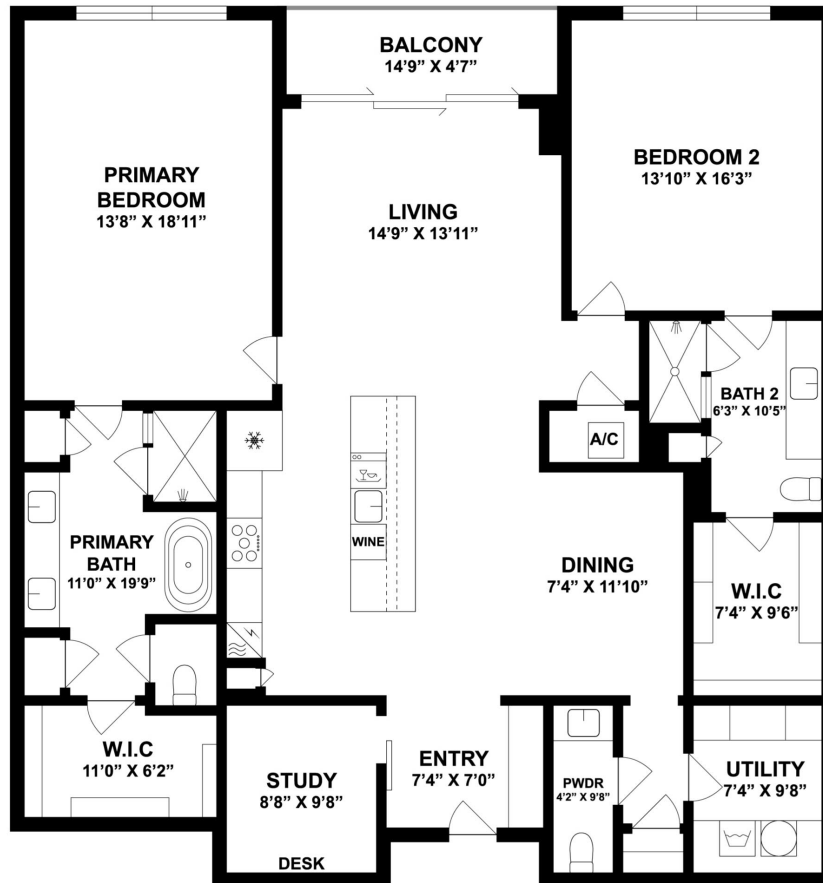

B3A

2 BED / 2.5 BATH / STUDY

1832-1879

SQ. FT.

BARTON SPRINGS

1155 Barton Springs Rd | Austin, TX 78704

www.1155bartonsprings.com

Floor plans are artist's rendering. All dimensions are approximate. Actual product and specifications may vary in dimension or detail. Not all features are available in every apartment. Prices and availability are subject to change. Please see a representative for details.