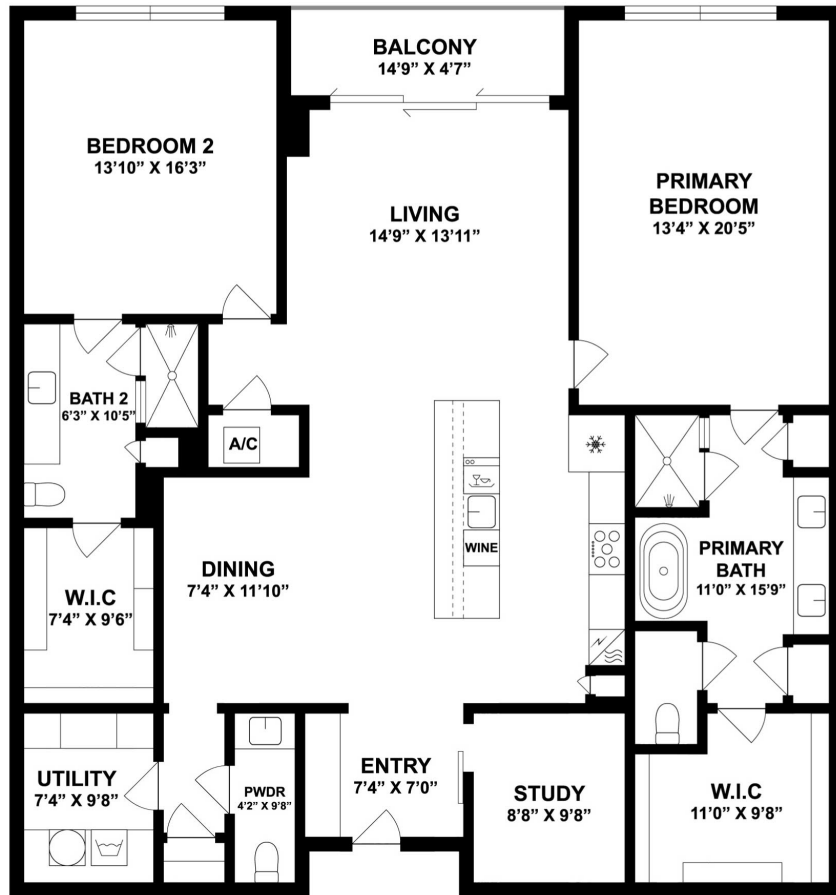

# B3

2 BED / 2.5 BATH / STUDY

# 1876

SQ. FT.

BARTON SPRINGS

1155 Barton Springs Rd | Austin, TX 78704

[www.1155bartonsprings.com](http://www.1155bartonsprings.com)

*Floor plans are artist's rendering. All dimensions are approximate. Actual product and specifications may vary in dimension or detail. Not all features are available in every apartment. Prices and availability are subject to change. Please see a representative for details.*