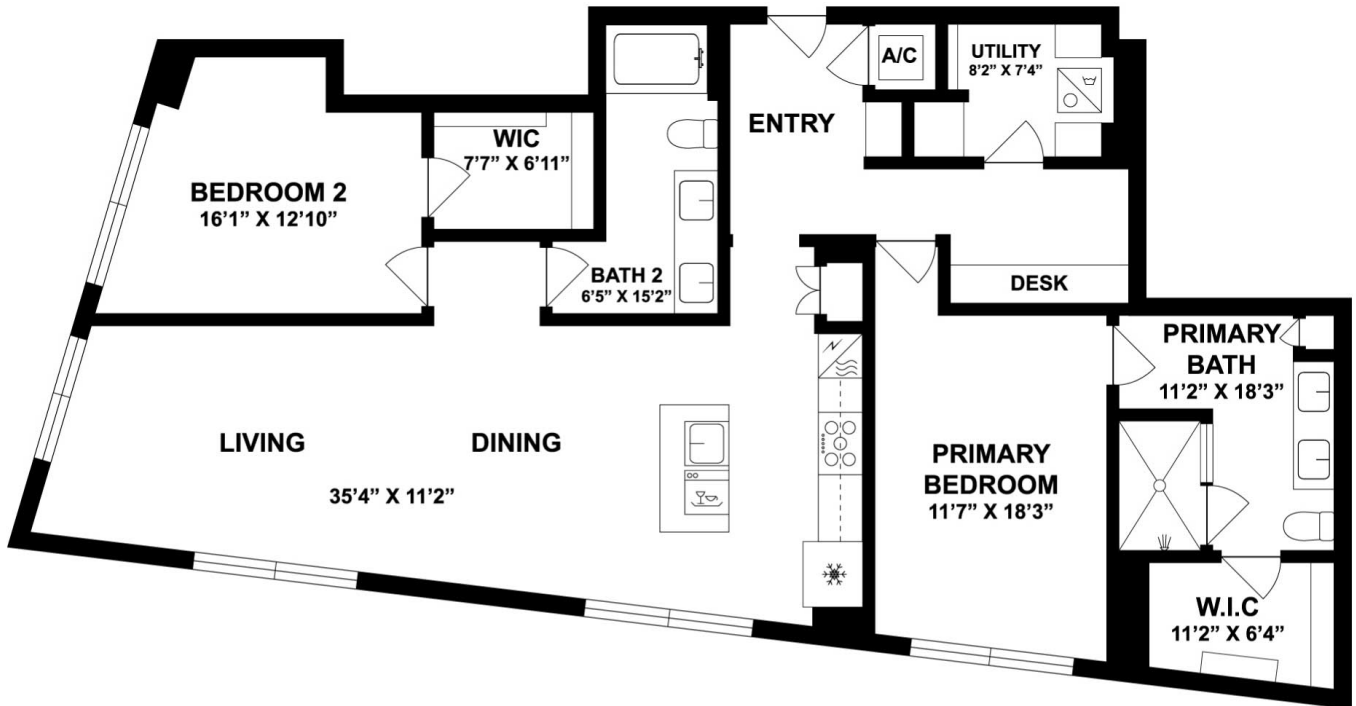

# B2

2 BED / 2 BATH

# 1346-1510

SQ. FT.

BARTON SPRINGS

1155 Barton Springs Rd | Austin, TX 78704

[www.1155bartonsprings.com](http://www.1155bartonsprings.com)

*Floor plans are artist's rendering. All dimensions are approximate. Actual product and specifications may vary in dimension or detail. Not all features are available in every apartment. Prices and availability are subject to change. Please see a representative for details.*