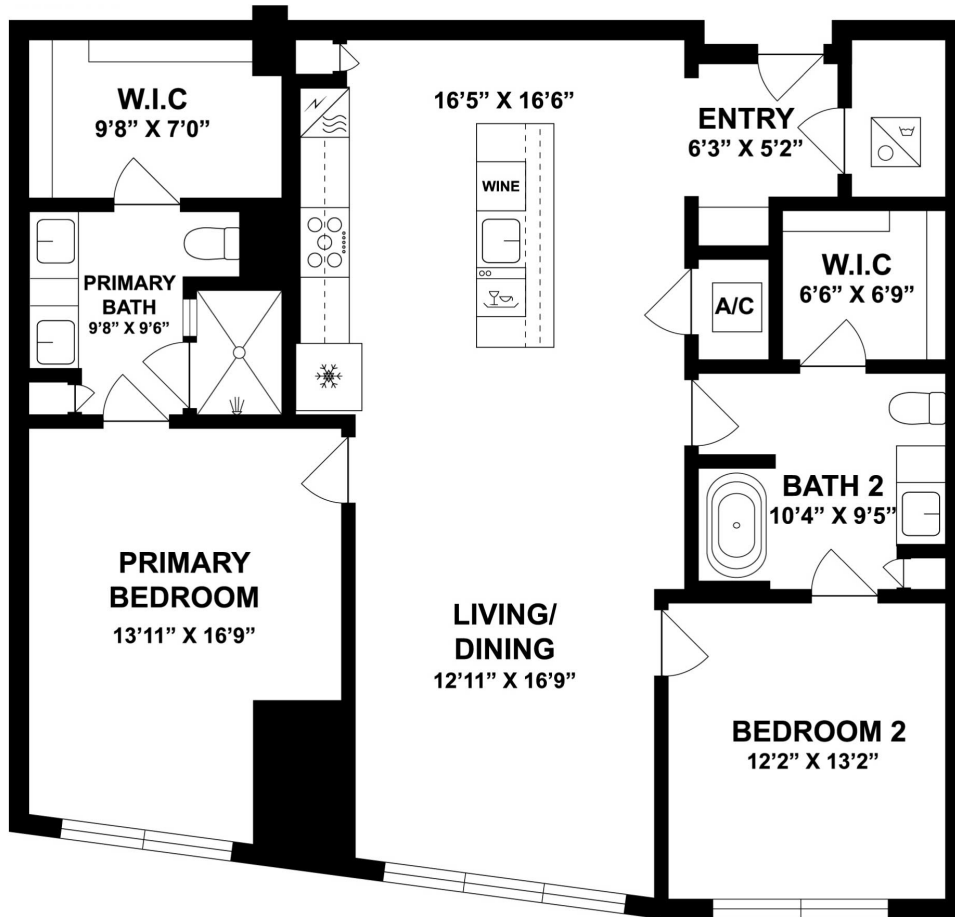

# B1

2 BED / 2 BATH

# 1373

SQ. FT.

BARTON SPRINGS

1155 Barton Springs Rd | Austin, TX 78704

[www.1155bartonsprings.com](http://www.1155bartonsprings.com)

*Floor plans are artist's rendering. All dimensions are approximate. Actual product and specifications may vary in dimension or detail. Not all features are available in every apartment. Prices and availability are subject to change. Please see a representative for details.*