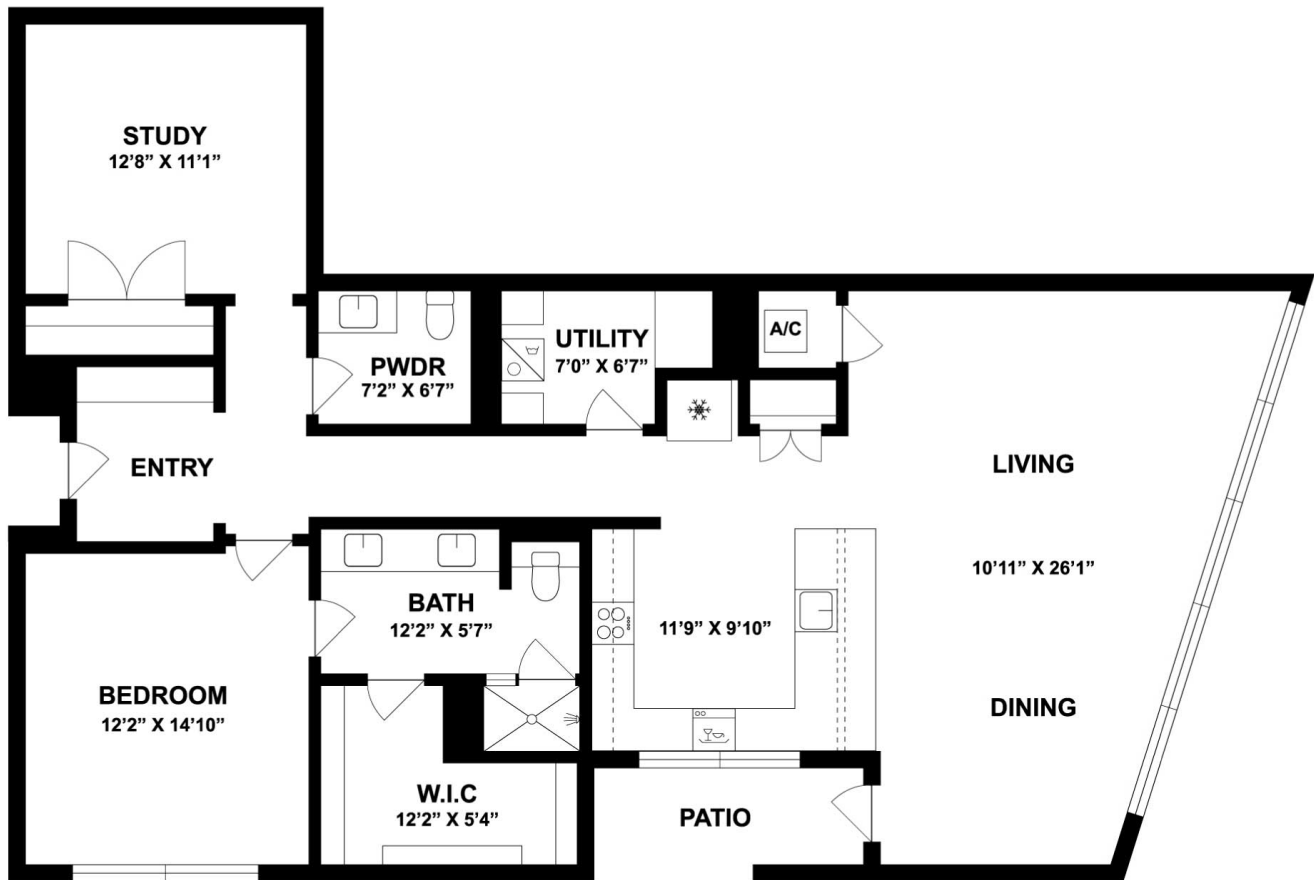

A3

1 BED / 1.5 BATH / STUDY

1315

SQ. FT.

 BARTON SPRINGS	1155 Barton Springs Rd Austin, TX 78704
	www.1155bartonsprings.com

Floor plans are artist's rendering. All dimensions are approximate. Actual product and specifications may vary in dimension or detail. Not all features are available in every apartment. Prices and availability are subject to change. Please see a representative for details.