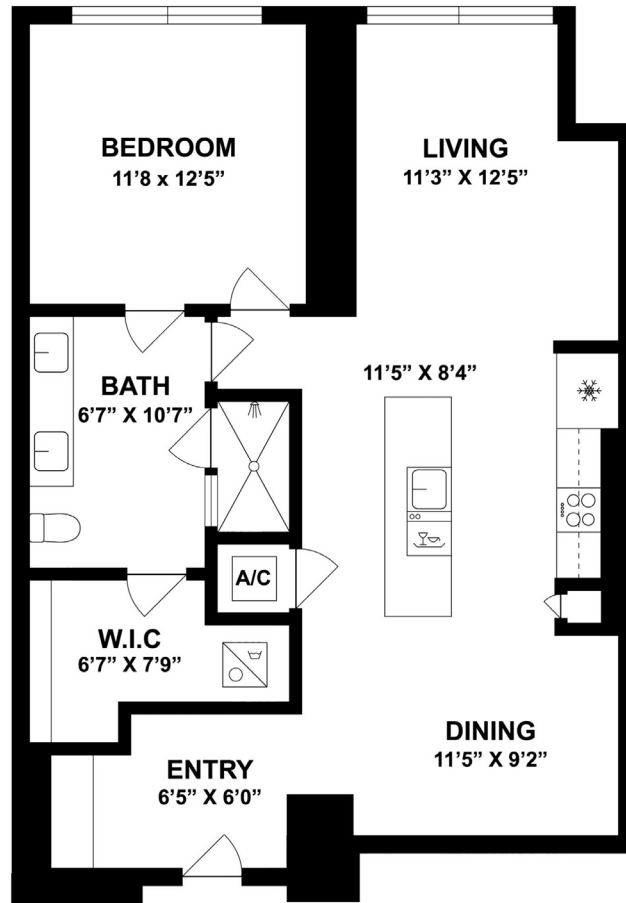

A2

1 BED / 1 BATH

851-873

SQ. FT.

 BARTON SPRINGS	1155 Barton Springs Rd Austin, TX 78704
	www.1155bartonsprings.com

Floor plans are artist's rendering. All dimensions are approximate. Actual product and specifications may vary in dimension or detail. Not all features are available in every apartment. Prices and availability are subject to change. Please see a representative for details.