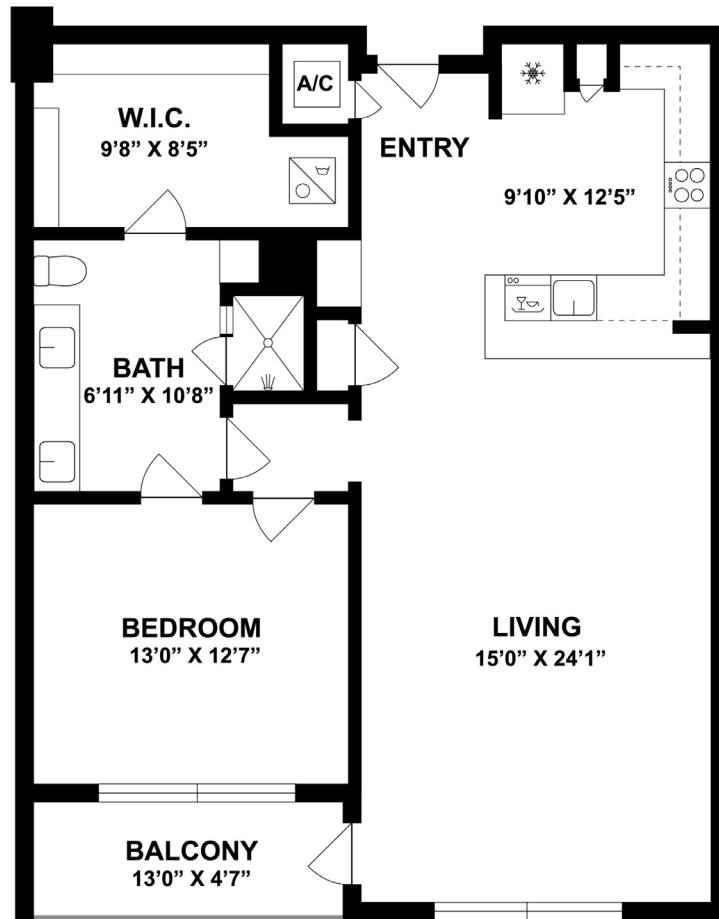

A1

1 BED / 1 BATH

965-972

SQ. FT.

BARTON SPRINGS

1155 Barton Springs Rd | Austin, TX 78704

www.1155bartonsprings.com

Floor plans are artist's rendering. All dimensions are approximate. Actual product and specifications may vary in dimension or detail. Not all features are available in every apartment. Prices and availability are subject to change. Please see a representative for details.