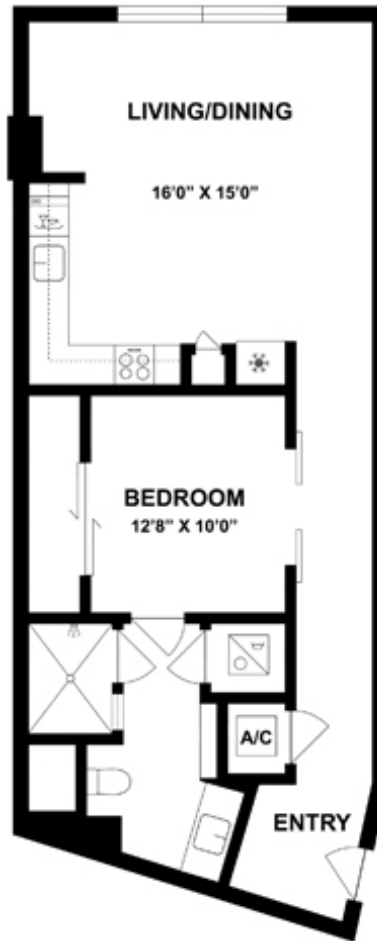

A0

STUDIO / 1 BATH

640-641

SQ. FT.

BARTON SPRINGS

1155 Barton Springs Rd | Austin, TX 78704

www.1155bartonsprings.com

Floor plans are artist's rendering. All dimensions are approximate. Actual product and specifications may vary in dimension or detail. Not all features are available in every apartment. Prices and availability are subject to change. Please see a representative for details.